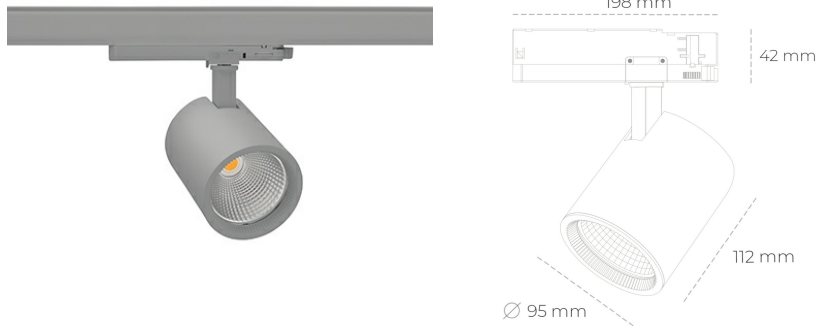

# SPOTLIGHT SNIPER G MAXI 930 14W 20° GREY PREMIUM WHITE ON/OFF

Article number: N014-K0001-HE930-HA-S20-ZA01\_350-S3-###

LED	COB
Light colour	3000 [K] PREMIUM WHITE
CRI	90
Led chip flux	2064 [lm]
Luminous flux	1651 [lm]
System power	14 [W]
Luminaire Efficiency	118 [lm/W]
Beam angle	20°
Controller	ON/OFF
MacAdam	3 SDCM

### Spotlight LED

Track mounted LED spotlight. Aluminium housing. Ceiling base installation possible. Available in white, black and grey. Any RAL palette colour available on enquiry. Reflector beams available: 15°, 20°, 30°, 45° and 60°. Maximum power is 30W

### LUMINAIRE

Weight	1,02 [kg]
Protection rating IP , IK , class	IP 20, IK 1,
Luminaire colour	GREY
Cover	Glass
Operating voltage	220-240V 50-60Hz

Note: All data are typical values. Tolerance of measurements +/-10% System features may change with product improvements due to technical advances.