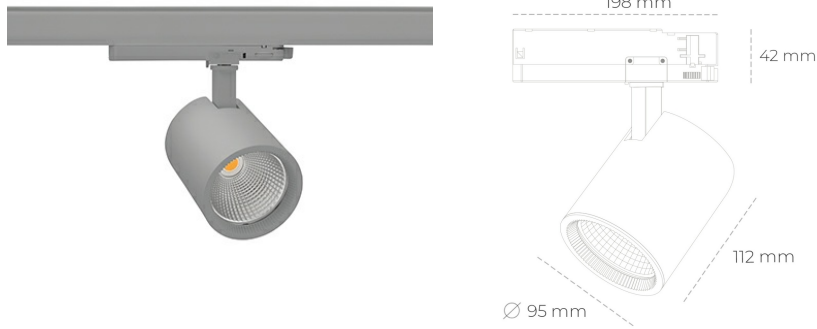

SPOTLIGHT SNIPER G MAXI 957 10W 45° GREY SPECIAL ON/OFF

Article number: N014-K0001-CC957-H5-S45-ZA01_250-S3-###

LED	COB
Light colour	5700 [K] SPECIAL
CRI	90
Led chip flux	1318 [lm]
Luminous flux	1054 [lm]
System power	10 [W]
Luminaire Efficiency	105 [lm/W]
Beam angle	45°
Controller	ON/OFF
MacAdam	3 SDCM

Spotlight LED

Track mounted LED spotlight. Aluminium housing. Ceiling base installation possible. Available in white, black and grey. Any RAL palette colour available on enquiry. Reflector beams available: 15°, 20°, 30°, 45° and 60°. Maximum power is 30W

LUMINAIRE

Weight	1,02 [kg]
Protection rating IP , IK , class	IP 20, IK 1,
Luminaire colour	GREY
Cover	Glass
Operating voltage	220-240V 50-60Hz

Note: All data are typical values. Tolerance of measurements +/-10% System features may change with product improvements due to technical advances.