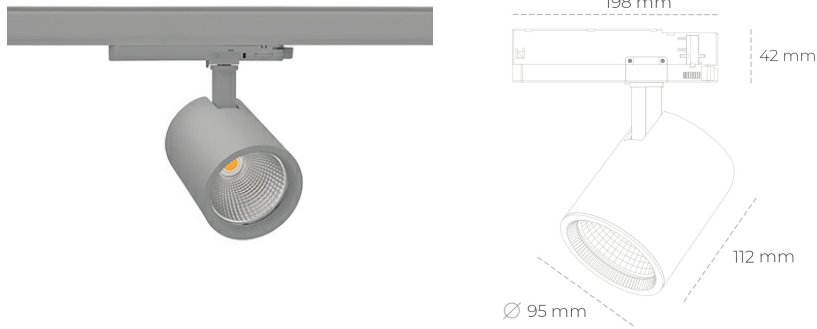

## SPOTLIGHT SNIPER G MAXI 957 19W 30° GREY SPECIAL ON/OFF

Article number: N014-K0001-CC957-H5-S30-ZA01\_500-S3-###

LED	COB
Light colour	5700 [K] SPECIAL
CRI	90
Led chip flux	2551 [lm]
Luminous flux	2040 [lm]
System power	19 [W]
Luminaire Efficiency	107 [lm/W]
Beam angle	30°
Controller	ON/OFF
MacAdam	3 SDCM

### Spotlight LED

Track mounted LED spotlight. Aluminium housing. Ceiling base installation possible. Available in white, black and grey. Any RAL palette colour available on enquiry. Reflector beams available: 15°, 20°, 30°, 45° and 60°. Maximum power is 30W

### LUMINAIRE

Weight	1,02 [kg]
Protection rating IP , IK , class	IP 20, IK 1,
Luminaire colour	GREY
Cover	Glass
Operating voltage	220-240V 50-60Hz

Note: All data are typical values. Tolerance of measurements +/-10% System features may change with product improvements due to technical advances.