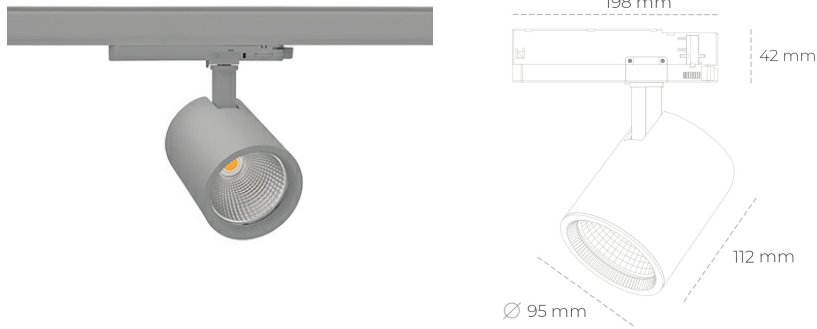

SPOTLIGHT SNIPER G MAXI 957 31W 20° GREY SPECIAL ON/OFF

LED	COB
Light colour	5700 [K] SPECIAL
CRI	90
Led chip flux	3934 [lm]
Luminous flux	3147 [lm]
System power	31 [W]
Luminaire Efficiency	102 [lm/W]
Beam angle	20°
Controller	ON/OFF
MacAdam	3 SDCM

Spotlight LED

Track mounted LED spotlight. Aluminium housing. Ceiling base installation possible. Available in white, black and grey. Any RAL palette colour available on enquiry. Reflector beams available: 15°, 20°, 30°, 45° and 60°. Maximum power is 30W

LUMINAIRE

Weight	1,02 [kg]
Protection rating IP , IK , class	IP 20, IK 1,
Luminaire colour	GREY
Cover	Glass
Operating voltage	220-240V 50-60Hz

Note: All data are typical values. Tolerance of measurements +/-10% System features may change with product improvements due to technical advances.

OPTIONS

RAL colours on inquiry, honeycomb louver on inquiry , Casambi on inquiry, DALI on inquiry, Phase-cut dimming on inquiry.

Generated: 21.06.2024

+48 32 388 80 00

www.cora.pl
cora@cora.pl

Street: Ignatza Hakuby 18
41-914 Bytom, Polska