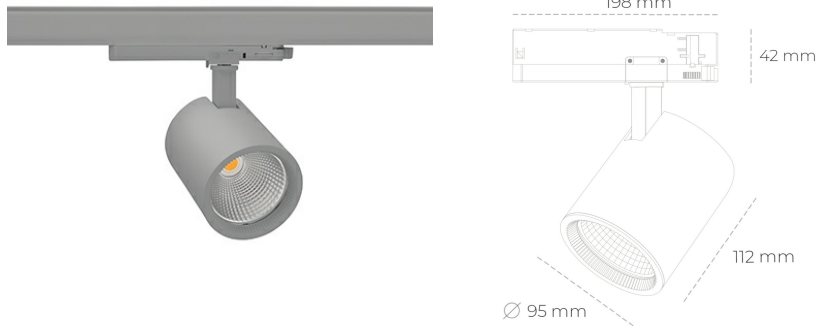

# SPOTLIGHT SNIPER G MAXI 942 23W 20° GREY MEAT WHITE ON/OFF

Article number: N014-K0001-CC942-H5-S20-ZA02\_600-S3-###

|                      |                     |
|----------------------|---------------------|
| LED                  | COB                 |
| Light colour         | 4200 [K] MEAT WHITE |
| CRI                  | 90                  |
| Led chip flux        | 2340 [lm]           |
| Luminous flux        | 1872 [lm]           |
| System power         | 23 [W]              |
| Luminaire Efficiency | 81 [lm/W]           |
| Beam angle           | 20°                 |
| Controller           | ON/OFF              |
| MacAdam              | 3 SDCM              |

### Spotlight LED

Track mounted LED spotlight. Aluminium housing. Ceiling base installation possible. Available in white, black and grey. Any RAL palette colour available on enquiry. Reflector beams available: 15°, 20°, 30°, 45° and 60°. Maximum power is 30W

### LUMINAIRE

|                                   |                  |
|-----------------------------------|------------------|
| Weight                            | 1,02 [kg]        |
| Protection rating IP , IK , class | IP 20, IK 1,     |
| Luminaire colour                  | GREY             |
| Cover                             | Glass            |
| Operating voltage                 | 220-240V 50-60Hz |