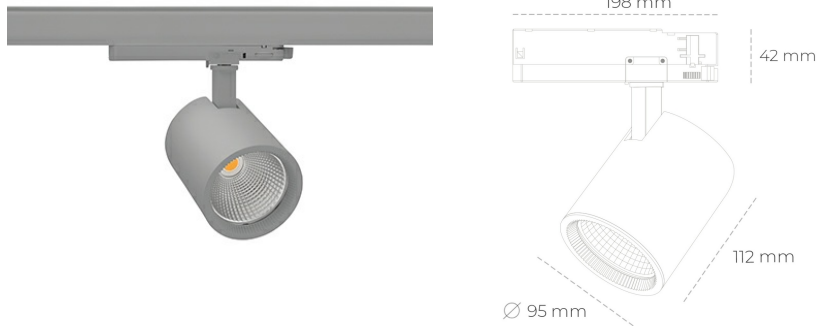

SPOTLIGHT SNIPER G MAXI 940 31W 45° GREY HI EFFICIENT ON/OFF

Article number: N014-K0001-BB940-H5-S45-ZA03_800-S3-###

| | |
|----------------------|-----------------------|
| LED | COB |
| Light colour | 4000 [K] HI EFFICIENT |
| CRI | 90 |
| Led chip flux | 4964 [lm] |
| Luminous flux | 3971 [lm] |
| System power | 31 [W] |
| Luminaire Efficiency | 128 [lm/W] |
| Beam angle | 45° |
| Controller | ON/OFF |
| MacAdam | 3 SDCM |

Spotlight LED

Track mounted LED spotlight. Aluminium housing. Ceiling base installation possible. Available in white, black and grey. Any RAL palette colour available on enquiry. Reflector beams available: 15°, 20°, 30°, 45° and 60°. Maximum power is 30W

LUMINAIRE

| | |
|-----------------------------------|------------------|
| Weight | 1,02 [kg] |
| Protection rating IP , IK , class | IP 20, IK 1, |
| Luminaire colour | GREY |
| Cover | Glass |
| Operating voltage | 220-240V 50-60Hz |