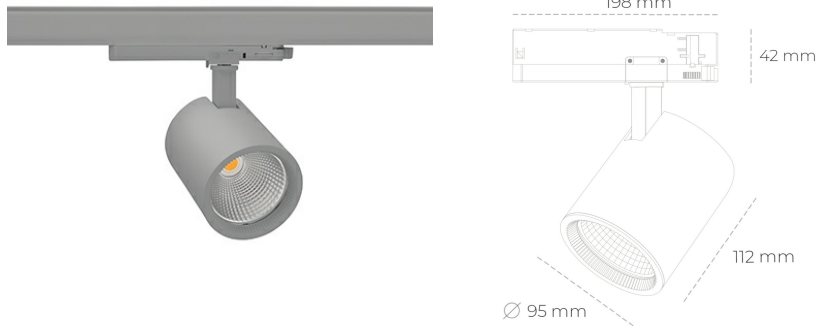

SPOTLIGHT SNIPER G MAXI 935 14W 45° GREY HI EFFICIENT ON/OFF

Article number: N014-K0001-BB935-H5-S45-ZA01_350-S3-###

LED	COB
Light colour	3500 [K] HI EFFICIENT
CRI	90
Led chip flux	2174 [lm]
Luminous flux	1739 [lm]
System power	14 [W]
Luminaire Efficiency	124 [lm/W]
Beam angle	45°
Controller	ON/OFF
MacAdam	3 SDCM

Spotlight LED

Track mounted LED spotlight. Aluminium housing. Ceiling base installation possible. Available in white, black and grey. Any RAL palette colour available on enquiry. Reflector beams available: 15°, 20°, 30°, 45° and 60°. Maximum power is 30W

LUMINAIRE

Weight	1,02 [kg]
Protection rating IP , IK , class	IP 20, IK 1,
Luminaire colour	GREY
Cover	Glass
Operating voltage	220-240V 50-60Hz

Note: All data are typical values. Tolerance of measurements +/-10% System features may change with product improvements due to technical advances.