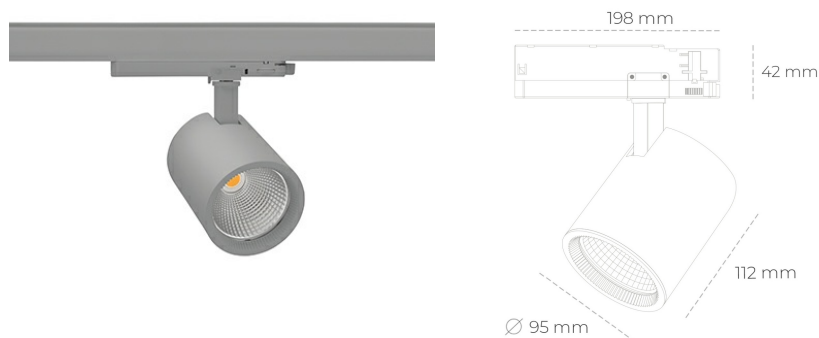

SPOTLIGHT SNIPER G MAXI 930 27W 60° GREY HI EFFICIENT ON/OFF

Article number: N014-K0001-BB930-H5-S60-ZA02_700-S3-###

LED	COB
Light colour	3000 [K] HI EFFICIENT
CRI	90
Led chip flux	4378 [lm]
Luminous flux	3502 [lm]
System power	27 [W]
Luminaire Efficiency	130 [lm/W]
Beam angle	60°
Controller	ON/OFF
MacAdam	3 SDCM

Spotlight LED

Track mounted LED spotlight. Aluminium housing. Ceiling base installation possible. Available in white, black and grey. Any RAL palette colour available on enquiry. Reflector beams available: 15°, 20°, 30°, 45° and 60°. Maximum power is 30W

LUMINAIRE

Weight	1,02 [kg]
Protection rating IP , IK , class	IP 20, IK 1,
Luminaire colour	GREY
Cover	Glass
Operating voltage	220-240V 50-60Hz

Note: All data are typical values. Tolerance of measurements +/-10% System features may change with product improvements due to technical advances.