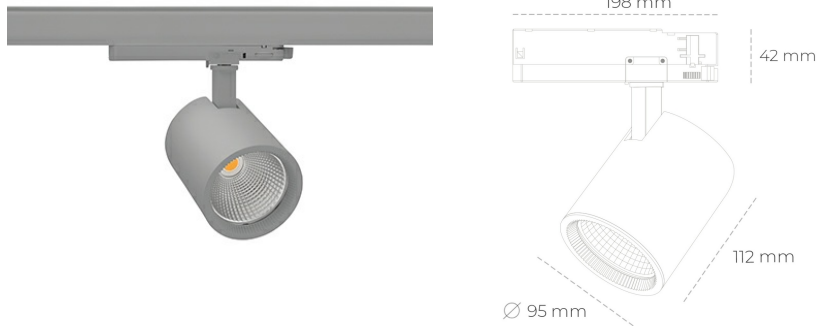

SPOTLIGHT SNIPER G MAXI 930 23W 20° GREY HI EFFICIENT ON/OFF

Article number: N014-K0001-BB930-H5-S20-ZA02_600-S3-###

LED	COB
Light colour	3000 [K] HI EFFICIENT
CRI	90
Led chip flux	3787 [lm]
Luminous flux	3029 [lm]
System power	23 [W]
Luminaire Efficiency	132 [lm/W]
Beam angle	20°
Controller	ON/OFF
MacAdam	3 SDCM

Spotlight LED

Track mounted LED spotlight. Aluminium housing. Ceiling base installation possible. Available in white, black and grey. Any RAL palette colour available on enquiry. Reflector beams available: 15°, 20°, 30°, 45° and 60°. Maximum power is 30W

LUMINAIRE

Weight	1,02 [kg]
Protection rating IP , IK , class	IP 20, IK 1,
Luminaire colour	GREY
Cover	Glass
Operating voltage	220-240V 50-60Hz

Note: All data are typical values. Tolerance of measurements +/-10% System features may change with product improvements due to technical advances.