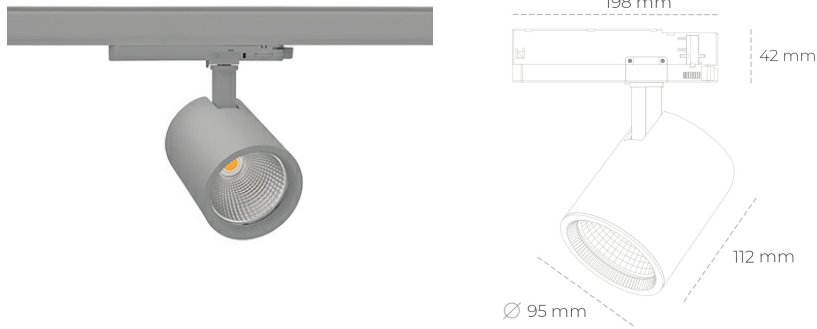

SPOTLIGHT SNIPER G MAXI 930 21W 20° GREY HI EFFICIENT ON/OFF

Article number: N014-K0001-BB930-H5-S20-ZA02_550-S3-###

LED	COB
Light colour	3000 [K] HI EFFICIENT
CRI	90
Led chip flux	3487 [lm]
Luminous flux	2789 [lm]
System power	21 [W]
Luminaire Efficiency	133 [lm/W]
Beam angle	20°
Controller	ON/OFF
MacAdam	3 SDCM

Spotlight LED

Track mounted LED spotlight. Aluminium housing. Ceiling base installation possible. Available in white, black and grey. Any RAL palette colour available on enquiry. Reflector beams available: 15°, 20°, 30°, 45° and 60°. Maximum power is 30W

LUMINAIRE

Weight	1,02 [kg]
Protection rating IP , IK , class	IP 20, IK 1,
Luminaire colour	GREY
Cover	Glass
Operating voltage	220-240V 50-60Hz

Note: All data are typical values. Tolerance of measurements +/-10% System features may change with product improvements due to technical advances.