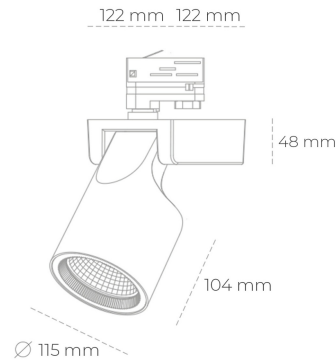

SPOTLIGHT SNIPER F 820 21W 45° BLACK MEAT PINK ON/OFF

Article number: N013-K0002-VE820-H5-S45-ZA02_550-S3-###

| | |
|----------------------|--------------------|
| LED | COB |
| Light colour | 2000 [K] MEAT PINK |
| CRI | 80 |
| Led chip flux | 1845 [lm] |
| Luminous flux | 1476 [lm] |
| System power | 21 [W] |
| Luminaire Efficiency | 70 [lm/W] |
| Beam angle | 45° |
| Controller | ON/OFF |
| MacAdam | 3 SDCM |

Spotlight LED

Track mounted LED spotlight. Aluminium housing. Ceiling base installation possible. Available in white, black and grey. Any RAL palette colour available on enquiry. Reflector beams available: 15°, 20°, 30°, 45° and 60°. Maximum power is 30W

LUMINAIRE

| | |
|-----------------------------------|------------------|
| Weight | 1,47 [kg] |
| Protection rating IP , IK , class | IP 20, IK 3, |
| Luminaire colour | BLACK |
| Cover | Glass |
| Operating voltage | 220-240V 50-60Hz |