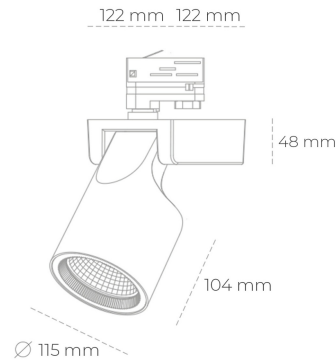

SPOTLIGHT SNIPER F 820 31W 30° BLACK MEAT PINK ON/OFF

Article number: N013-K0002-VE820-H5-S30-ZA03_800-S3-###

LED	COB
Light colour	2000 [K] MEAT PINK
CRI	80
Led chip flux	2495 [lm]
Luminous flux	1996 [lm]
System power	31 [W]
Luminaire Efficiency	64 [lm/W]
Beam angle	30°
Controller	ON/OFF
MacAdam	3 SDCM

Spotlight LED

Track mounted LED spotlight. Aluminium housing. Ceiling base installation possible. Available in white, black and grey. Any RAL palette colour available on enquiry. Reflector beams available: 15°, 20°, 30°, 45° and 60°. Maximum power is 30W

LUMINAIRE

Weight	1,47 [kg]
Protection rating IP , IK , class	IP 20, IK 3,
Luminaire colour	BLACK
Cover	Glass
Operating voltage	220-240V 50-60Hz

Note: All data are typical values. Tolerance of measurements +/-10% System features may change with product improvements due to technical advances.