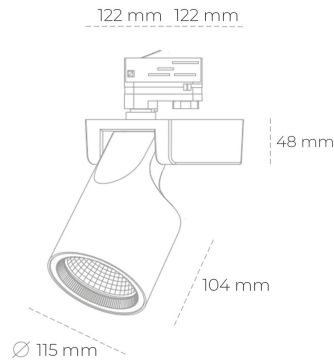

SPOTLIGHT SNIPER F 940 31W 15° BLACK | ON/OFF

Article number: N013-K0002-RF940-H5-S15-ZA03_800-S3-###

LED	COB
Light colour	4000 [K]
CRI	90
Led chip flux	3866 [lm]
Luminous flux	3092 [lm]
System power	31 [W]
Luminaire Efficiency	100 [lm/W]
Beam angle	15°
Controller	ON/OFF
MacAdam	3 SDCM

Spotlight LED

Track mounted LED spotlight. Aluminium housing. Ceiling base installation possible. Available in white, black and grey. Any RAL palette colour available on enquiry. Reflector beams available: 15°, 20°, 30°, 45° and 60°. Maximum power is 30W

LUMINAIRE

Weight	1,47 [kg]
Protection rating IP , IK , class	IP 20, IK 3,
Luminaire colour	BLACK
Cover	Glass
Operating voltage	220-240V 50-60Hz

Note: All data are typical values. Tolerance of measurements +/-10% System features may change with product improvements due to technical advances.