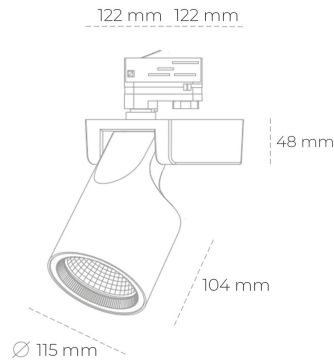

## SPOTLIGHT SNIPER F 930 23W 45° BLACK | ON/OFF

Article number: N013-K0002-RF930-H5-S45-ZA02\_600-S3-###

LED	COB
Light colour	3000 [K]
CRI	90
Led chip flux	2767 [lm]
Luminous flux	2213 [lm]
System power	23 [W]
Luminaire Efficiency	96 [lm/W]
Beam angle	45°
Controller	ON/OFF
MacAdam	3 SDCM

### Spotlight LED

Track mounted LED spotlight. Aluminium housing. Ceiling base installation possible. Available in white, black and grey. Any RAL palette colour available on enquiry. Reflector beams available: 15°, 20°, 30°, 45° and 60°. Maximum power is 30W

### LUMINAIRE

Weight	1,47 [kg]
Protection rating IP , IK , class	IP 20, IK 3,
Luminaire colour	BLACK
Cover	Glass
Operating voltage	220-240V 50-60Hz

Note: All data are typical values. Tolerance of measurements +/-10% System features may change with product improvements due to technical advances.