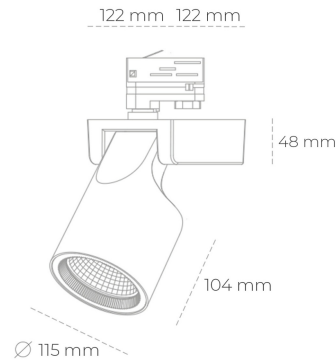

SPOTLIGHT SNIPER F 930 14W 30° BLACK | ON/OFF

Article number: N013-K0002-RF930-H5-S30-ZA01_350-S3-###

LED	COB
Light colour	3000 [K]
CRI	90
Led chip flux	1613 [lm]
Luminous flux	1290 [lm]
System power	14 [W]
Luminaire Efficiency	92 [lm/W]
Beam angle	30°
Controller	ON/OFF
MacAdam	3 SDCM

Spotlight LED

Track mounted LED spotlight. Aluminium housing. Ceiling base installation possible. Available in white, black and grey. Any RAL palette colour available on enquiry. Reflector beams available: 15°, 20°, 30°, 45° and 60°. Maximum power is 30W

LUMINAIRE

Weight	1,47 [kg]
Protection rating IP , IK , class	IP 20, IK 3,
Luminaire colour	BLACK
Cover	Glass
Operating voltage	220-240V 50-60Hz

Note: All data are typical values. Tolerance of measurements +/-10% System features may change with product improvements due to technical advances.