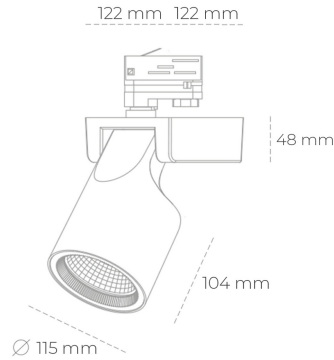

SPOTLIGHT SNIPER F 927 25W 45° BLACK | ON/OFF

LED	COB
Light colour	2700 [K] |
CRI	80
Led chip flux	2888 [lm]
Luminous flux	2310 [lm]
System power	25 [W]
Luminaire Efficiency	92 [lm/W]
Beam angle	45°
Controller	ON/OFF
MacAdam	3 SDCM

Spotlight LED

Track mounted LED spotlight. Aluminium housing. Ceiling base installation possible. Available in white, black and grey. Any RAL palette colour available on enquiry. Reflector beams available: 15°, 20°, 30°, 45° and 60°. Maximum power is 30W

LUMINAIRE

Weight	1,47 [kg]
Protection rating IP , IK , class	IP 20, IK 3,
Luminaire colour	BLACK
Cover	Glass
Operating voltage	220-240V 50-60Hz

Note: All data are typical values. Tolerance of measurements +/-10% System features may change with product improvements due to technical advances.

OPTIONS

RAL colours on inquiry, honeycomb louver on inquiry , Casambi on inquiry, DALI on inquiry, Phase-cut dimming on inquiry.

Generated: 26.06.2024

+48 32 388 80 00

www.cora.pl
cora@cora.pl

Street: Ignatza Hakuby 18
41-914 Bytom, Polska