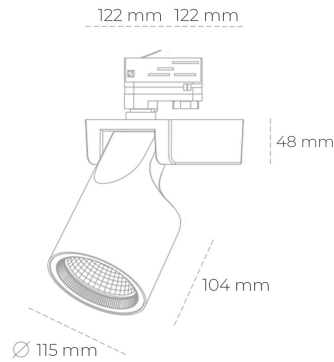

## SPOTLIGHT SNIPER F 927 14W 45° BLACK | ON/OFF

Article number: N013-K0002-RF927-H5-S45-ZA01\_350-S3-###

LED	COB
Light colour	2700 [K]
CRI	80
Led chip flux	1555 [lm]
Luminous flux	1244 [lm]
System power	14 [W]
Luminaire Efficiency	89 [lm/W]
Beam angle	45°
Controller	ON/OFF
MacAdam	3 SDCM

### Spotlight LED

Track mounted LED spotlight. Aluminium housing. Ceiling base installation possible. Available in white, black and grey. Any RAL palette colour available on enquiry. Reflector beams available: 15°, 20°, 30°, 45° and 60°. Maximum power is 30W

### LUMINAIRE

Weight	1,47 [kg]
Protection rating IP , IK , class	IP 20, IK 3,
Luminaire colour	BLACK
Cover	Glass
Operating voltage	220-240V 50-60Hz

Note: All data are typical values. Tolerance of measurements +/-10% System features may change with product improvements due to technical advances.