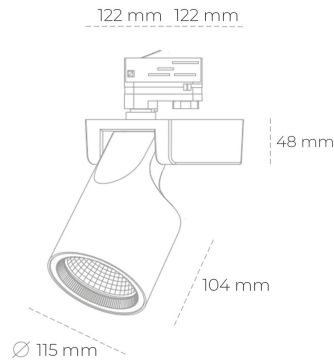

SPOTLIGHT SNIPER F 927 14W 30° BLACK | ON/OFF

Article number: N013-K0002-RF927-H5-S30-ZA01_350-S3-###

LED	COB
Light colour	2700 [K]
CRI	80
Led chip flux	1555 [lm]
Luminous flux	1244 [lm]
System power	14 [W]
Luminaire Efficiency	89 [lm/W]
Beam angle	30°
Controller	ON/OFF
MacAdam	3 SDCM

Spotlight LED

Track mounted LED spotlight. Aluminium housing. Ceiling base installation possible. Available in white, black and grey. Any RAL palette colour available on enquiry. Reflector beams available: 15°, 20°, 30°, 45° and 60°. Maximum power is 30W

LUMINAIRE

Weight	1,47 [kg]
Protection rating IP , IK , class	IP 20, IK 3,
Luminaire colour	BLACK
Cover	Glass
Operating voltage	220-240V 50-60Hz

Note: All data are typical values. Tolerance of measurements +/-10% System features may change with product improvements due to technical advances.