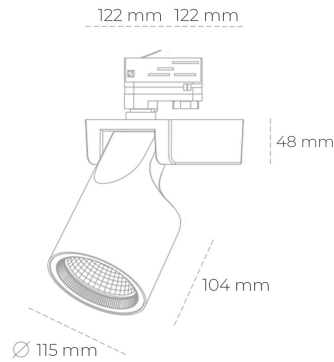

SPOTLIGHT SNIPER F 927 31W 15° BLACK | ON/OFF

Article number: N013-K0002-RF927-H5-S15-ZA03_800-S3-###

LED	COB
Light colour	2700 [K]
CRI	80
Led chip flux	3555 [lm]
Luminous flux	2844 [lm]
System power	31 [W]
Luminaire Efficiency	92 [lm/W]
Beam angle	15°
Controller	ON/OFF
MacAdam	3 SDCM

Spotlight LED

Track mounted LED spotlight. Aluminium housing. Ceiling base installation possible. Available in white, black and grey. Any RAL palette colour available on enquiry. Reflector beams available: 15°, 20°, 30°, 45° and 60°. Maximum power is 30W

LUMINAIRE

Weight	1,47 [kg]
Protection rating IP , IK , class	IP 20, IK 3,
Luminaire colour	BLACK
Cover	Glass
Operating voltage	220-240V 50-60Hz

Note: All data are typical values. Tolerance of measurements +/-10% System features may change with product improvements due to technical advances.