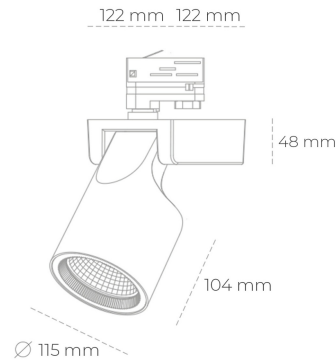

SPOTLIGHT SNIPER F 927 14W 15° BLACK | ON/OFF

Article number: N013-K0002-RF927-H5-S15-ZA01_350-S3-###

LED	COB
Light colour	2700 [K]
CRI	80
Led chip flux	1555 [lm]
Luminous flux	1244 [lm]
System power	14 [W]
Luminaire Efficiency	89 [lm/W]
Beam angle	15°
Controller	ON/OFF
MacAdam	3 SDCM

Spotlight LED

Track mounted LED spotlight. Aluminium housing. Ceiling base installation possible. Available in white, black and grey. Any RAL palette colour available on enquiry. Reflector beams available: 15°, 20°, 30°, 45° and 60°. Maximum power is 30W

LUMINAIRE

Weight	1,47 [kg]
Protection rating IP , IK , class	IP 20, IK 3,
Luminaire colour	BLACK
Cover	Glass
Operating voltage	220-240V 50-60Hz

Note: All data are typical values. Tolerance of measurements +/-10% System features may change with product improvements due to technical advances.