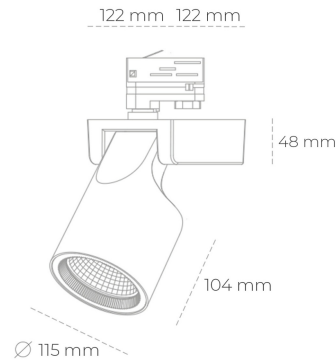

SPOTLIGHT SNIPER F 850 27W 60° BLACK | ON/OFF

Article number: N013-K0002-RF850-H5-S60-ZA02_700-S3-###

LED	COB
Light colour	5000 [K]
CRI	80
Led chip flux	4053 [lm]
Luminous flux	3242 [lm]
System power	27 [W]
Luminaire Efficiency	120 [lm/W]
Beam angle	60°
Controller	ON/OFF
MacAdam	3 SDCM

Spotlight LED

Track mounted LED spotlight. Aluminium housing. Ceiling base installation possible. Available in white, black and grey. Any RAL palette colour available on enquiry. Reflector beams available: 15°, 20°, 30°, 45° and 60°. Maximum power is 30W

LUMINAIRE

Weight	1,47 [kg]
Protection rating IP , IK , class	IP 20, IK 3,
Luminaire colour	BLACK
Cover	Glass
Operating voltage	220-240V 50-60Hz

Note: All data are typical values. Tolerance of measurements +/-10% System features may change with product improvements due to technical advances.