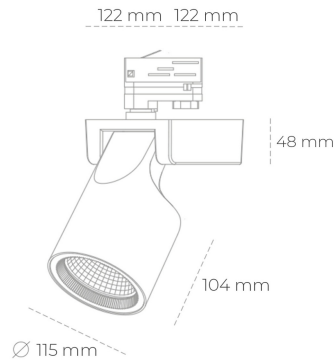

SPOTLIGHT SNIPER F 850 23W 45° BLACK | ON/OFF

Article number: N013-K0002-RF850-H5-S45-ZA02_600-S3-###

LED	COB
Light colour	5000 [K]
CRI	80
Led chip flux	3475 [lm]
Luminous flux	2780 [lm]
System power	23 [W]
Luminaire Efficiency	121 [lm/W]
Beam angle	45°
Controller	ON/OFF
MacAdam	3 SDCM

Spotlight LED

Track mounted LED spotlight. Aluminium housing. Ceiling base installation possible. Available in white, black and grey. Any RAL palette colour available on enquiry. Reflector beams available: 15°, 20°, 30°, 45° and 60°. Maximum power is 30W

LUMINAIRE

Weight	1,47 [kg]
Protection rating IP , IK , class	IP 20, IK 3,
Luminaire colour	BLACK
Cover	Glass
Operating voltage	220-240V 50-60Hz

Note: All data are typical values. Tolerance of measurements +/-10% System features may change with product improvements due to technical advances.