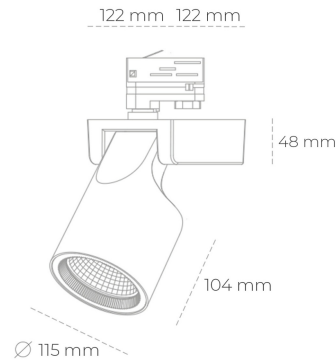

## SPOTLIGHT SNIPER F 850 21W 30° BLACK | ON/OFF

Article number: N013-K0002-RF850-H5-S30-ZA02\_550-S3-###

LED	COB
Light colour	5000 [K]
CRI	80
Led chip flux	3185 [lm]
Luminous flux	2548 [lm]
System power	21 [W]
Luminaire Efficiency	121 [lm/W]
Beam angle	30°
Controller	ON/OFF
MacAdam	3 SDCM

### Spotlight LED

Track mounted LED spotlight. Aluminium housing. Ceiling base installation possible. Available in white, black and grey. Any RAL palette colour available on enquiry. Reflector beams available: 15°, 20°, 30°, 45° and 60°. Maximum power is 30W

### LUMINAIRE

Weight	1,47 [kg]
Protection rating IP , IK , class	IP 20, IK 3,
Luminaire colour	BLACK
Cover	Glass
Operating voltage	220-240V 50-60Hz

Note: All data are typical values. Tolerance of measurements +/-10% System features may change with product improvements due to technical advances.