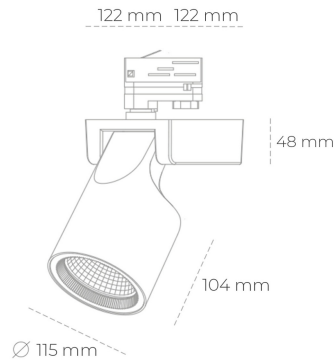

# SPOTLIGHT SNIPER F 850 10W 20° BLACK | ON/OFF

Article number: N013-K0002-RF850-H5-S20-ZA01\_250-S3-###

LED	COB
Light colour	5000 [K]
CRI	80
Led chip flux	1447 [lm]
Luminous flux	1157 [lm]
System power	10 [W]
Luminaire Efficiency	116 [lm/W]
Beam angle	20°
Controller	ON/OFF
MacAdam	3 SDCM

### Spotlight LED

Track mounted LED spotlight. Aluminium housing. Ceiling base installation possible. Available in white, black and grey. Any RAL palette colour available on enquiry. Reflector beams available: 15°, 20°, 30°, 45° and 60°. Maximum power is 30W

### LUMINAIRE

Weight	1,47 [kg]
Protection rating IP , IK , class	IP 20, IK 3,
Luminaire colour	BLACK
Cover	Glass
Operating voltage	220-240V 50-60Hz

Note: All data are typical values. Tolerance of measurements +/-10% System features may change with product improvements due to technical advances.