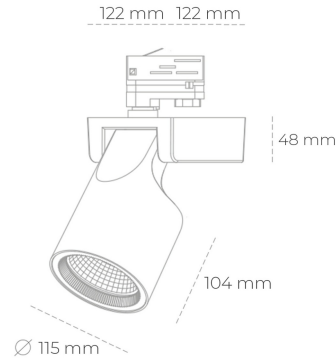

SPOTLIGHT SNIPER F 840 31W 60° BLACK | ON/OFF

LED	COB
Light colour	4000 [K] |
CRI	80
Led chip flux	4542 [lm]
Luminous flux	3633 [lm]
System power	31 [W]
Luminaire Efficiency	117 [lm/W]
Beam angle	60°
Controller	ON/OFF
MacAdam	3 SDCM

Spotlight LED

Track mounted LED spotlight. Aluminium housing. Ceiling base installation possible. Available in white, black and grey. Any RAL palette colour available on enquiry. Reflector beams available: 15°, 20°, 30°, 45° and 60°. Maximum power is 30W

LUMINAIRE

Weight	1,47 [kg]
Protection rating IP , IK , class	IP 20, IK 3,
Luminaire colour	BLACK
Cover	Glass
Operating voltage	220-240V 50-60Hz

Note: All data are typical values. Tolerance of measurements +/-10% System features may change with product improvements due to technical advances.

OPTIONS

RAL colours on inquiry, honeycomb louver on inquiry , Casambi on inquiry, DALI on inquiry, Phase-cut dimming on inquiry.

Generated: 28.06.2024

+48 32 388 80 00

www.cora.pl
cora@cora.pl

Street: Ignatza Hakuby 18
41-914 Bytom, Polska