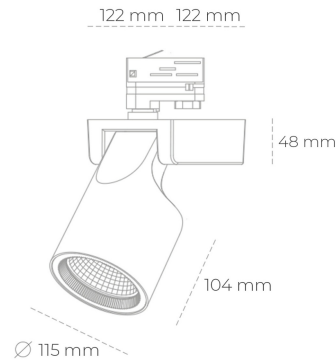

SPOTLIGHT SNIPER F 840 21W 60° BLACK | ON/OFF

Article number: N013-K0002-RF840-H5-S60-ZA02_550-S3-###

LED	COB
Light colour	4000 [K]
CRI	80
Led chip flux	3122 [lm]
Luminous flux	2497 [lm]
System power	21 [W]
Luminaire Efficiency	119 [lm/W]
Beam angle	60°
Controller	ON/OFF
MacAdam	3 SDCM

Spotlight LED

Track mounted LED spotlight. Aluminium housing. Ceiling base installation possible. Available in white, black and grey. Any RAL palette colour available on enquiry. Reflector beams available: 15°, 20°, 30°, 45° and 60°. Maximum power is 30W

LUMINAIRE

Weight	1,47 [kg]
Protection rating IP , IK , class	IP 20, IK 3,
Luminaire colour	BLACK
Cover	Glass
Operating voltage	220-240V 50-60Hz

Note: All data are typical values. Tolerance of measurements +/-10% System features may change with product improvements due to technical advances.