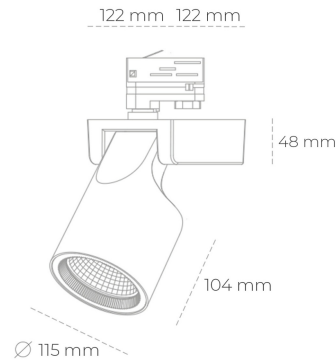

SPOTLIGHT SNIPER F 840 14W 60° BLACK | ON/OFF

Article number: N013-K0002-RF840-H5-S60-ZA01_350-S3-###

LED	COB
Light colour	4000 [K]
CRI	80
Led chip flux	1987 [lm]
Luminous flux	1589 [lm]
System power	14 [W]
Luminaire Efficiency	114 [lm/W]
Beam angle	60°
Controller	ON/OFF
MacAdam	3 SDCM

Spotlight LED

Track mounted LED spotlight. Aluminium housing. Ceiling base installation possible. Available in white, black and grey. Any RAL palette colour available on enquiry. Reflector beams available: 15°, 20°, 30°, 45° and 60°. Maximum power is 30W

LUMINAIRE

Weight	1,47 [kg]
Protection rating IP , IK , class	IP 20, IK 3,
Luminaire colour	BLACK
Cover	Glass
Operating voltage	220-240V 50-60Hz

Note: All data are typical values. Tolerance of measurements +/-10% System features may change with product improvements due to technical advances.