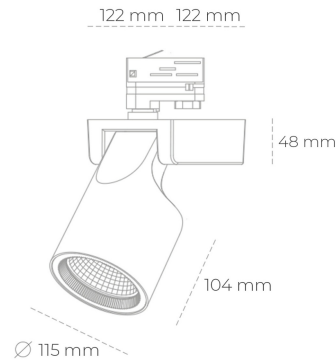

## SPOTLIGHT SNIPER F 835 31W 45° BLACK | ON/OFF

Article number: N013-K0002-RF835-H5-S45-ZA03\_800-S3-###

LED	COB
Light colour	3500 [K]
CRI	80
Led chip flux	4453 [lm]
Luminous flux	3562 [lm]
System power	31 [W]
Luminaire Efficiency	115 [lm/W]
Beam angle	45°
Controller	ON/OFF
MacAdam	3 SDCM

### Spotlight LED

Track mounted LED spotlight. Aluminium housing. Ceiling base installation possible. Available in white, black and grey. Any RAL palette colour available on enquiry. Reflector beams available: 15°, 20°, 30°, 45° and 60°. Maximum power is 30W

### LUMINAIRE

Weight	1,47 [kg]
Protection rating IP , IK , class	IP 20, IK 3,
Luminaire colour	BLACK
Cover	Glass
Operating voltage	220-240V 50-60Hz

Note: All data are typical values. Tolerance of measurements +/-10% System features may change with product improvements due to technical advances.