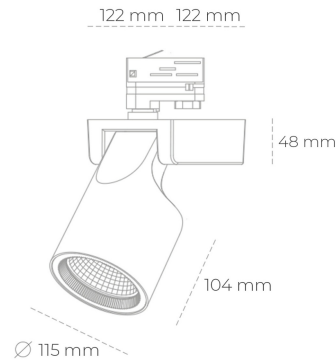

SPOTLIGHT SNIPER F 835 27W 15° BLACK | ON/OFF

Article number: N013-K0002-RF835-H5-S15-ZA02_700-S3-###

LED	COB
Light colour	3500 [K]
CRI	80
Led chip flux	3896 [lm]
Luminous flux	3116 [lm]
System power	27 [W]
Luminaire Efficiency	115 [lm/W]
Beam angle	15°
Controller	ON/OFF
MacAdam	3 SDCM

Spotlight LED

Track mounted LED spotlight. Aluminium housing. Ceiling base installation possible. Available in white, black and grey. Any RAL palette colour available on enquiry. Reflector beams available: 15°, 20°, 30°, 45° and 60°. Maximum power is 30W

LUMINAIRE

Weight	1,47 [kg]
Protection rating IP , IK , class	IP 20, IK 3,
Luminaire colour	BLACK
Cover	Glass
Operating voltage	220-240V 50-60Hz

Note: All data are typical values. Tolerance of measurements +/-10% System features may change with product improvements due to technical advances.