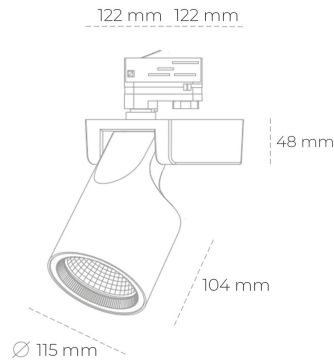

SPOTLIGHT SNIPER F 830 21W 30° BLACK | ON/OFF

Article number: N013-K0002-RF830-H5-S30-ZA02_550-S3-###

LED	COB
Light colour	3000 [K]
CRI	80
Led chip flux	2994 [lm]
Luminous flux	2395 [lm]
System power	21 [W]
Luminaire Efficiency	114 [lm/W]
Beam angle	30°
Controller	ON/OFF
MacAdam	3 SDCM

Spotlight LED

Track mounted LED spotlight. Aluminium housing. Ceiling base installation possible. Available in white, black and grey. Any RAL palette colour available on enquiry. Reflector beams available: 15°, 20°, 30°, 45° and 60°. Maximum power is 30W

LUMINAIRE

Weight	1,47 [kg]
Protection rating IP , IK , class	IP 20, IK 3,
Luminaire colour	BLACK
Cover	Glass
Operating voltage	220-240V 50-60Hz

Note: All data are typical values. Tolerance of measurements +/-10% System features may change with product improvements due to technical advances.