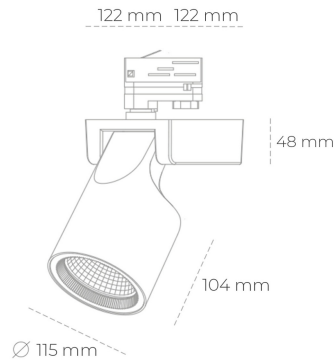

SPOTLIGHT SNIPER F 830 27W 15° BLACK | ON/OFF

Article number: N013-K0002-RF830-H5-S15-ZA02_700-S3-###

LED	COB
Light colour	3000 [K]
CRI	80
Led chip flux	3811 [lm]
Luminous flux	3048 [lm]
System power	27 [W]
Luminaire Efficiency	113 [lm/W]
Beam angle	15°
Controller	ON/OFF
MacAdam	3 SDCM

Spotlight LED

Track mounted LED spotlight. Aluminium housing. Ceiling base installation possible. Available in white, black and grey. Any RAL palette colour available on enquiry. Reflector beams available: 15°, 20°, 30°, 45° and 60°. Maximum power is 30W

LUMINAIRE

Weight	1,47 [kg]
Protection rating IP , IK , class	IP 20, IK 3,
Luminaire colour	BLACK
Cover	Glass
Operating voltage	220-240V 50-60Hz

Note: All data are typical values. Tolerance of measurements +/-10% System features may change with product improvements due to technical advances.