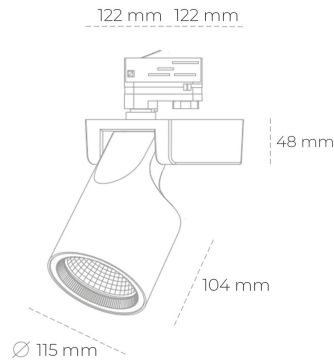

SPOTLIGHT SNIPER F 827 19W 60° BLACK | ON/OFF

Article number: N013-K0002-RF827-H5-S60-ZA01_500-S3-###

LED	COB
Light colour	2700 [K]
CRI	80
Led chip flux	2694 [lm]
Luminous flux	2155 [lm]
System power	19 [W]
Luminaire Efficiency	113 [lm/W]
Beam angle	60°
Controller	ON/OFF
MacAdam	3 SDCM

Spotlight LED

Track mounted LED spotlight. Aluminium housing. Ceiling base installation possible. Available in white, black and grey. Any RAL palette colour available on enquiry. Reflector beams available: 15°, 20°, 30°, 45° and 60°. Maximum power is 30W

LUMINAIRE

Weight	1,47 [kg]
Protection rating IP , IK , class	IP 20, IK 3,
Luminaire colour	BLACK
Cover	Glass
Operating voltage	220-240V 50-60Hz

Note: All data are typical values. Tolerance of measurements +/-10% System features may change with product improvements due to technical advances.