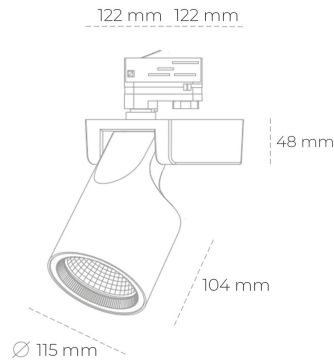

SPOTLIGHT SNIPER F 827 25W 45° BLACK | ON/OFF

Article number: N013-K0002-RF827-H5-S45-ZA02_650-S3-###

LED	COB
Light colour	2700 [K]
CRI	80
Led chip flux	3502 [lm]
Luminous flux	2801 [lm]
System power	25 [W]
Luminaire Efficiency	112 [lm/W]
Beam angle	45°
Controller	ON/OFF
MacAdam	3 SDCM

Spotlight LED

Track mounted LED spotlight. Aluminium housing. Ceiling base installation possible. Available in white, black and grey. Any RAL palette colour available on enquiry. Reflector beams available: 15°, 20°, 30°, 45° and 60°. Maximum power is 30W

LUMINAIRE

Weight	1,47 [kg]
Protection rating IP , IK , class	IP 20, IK 3,
Luminaire colour	BLACK
Cover	Glass
Operating voltage	220-240V 50-60Hz

Note: All data are typical values. Tolerance of measurements +/-10% System features may change with product improvements due to technical advances.