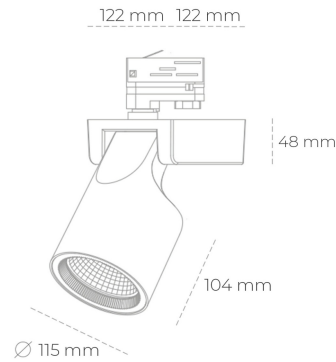

SPOTLIGHT SNIPER F 827 21W 45° BLACK | ON/OFF

Article number: N013-K0002-RF827-H5-S45-ZA02_550-S3-###

LED	COB
Light colour	2700 [K]
CRI	80
Led chip flux	2963 [lm]
Luminous flux	2370 [lm]
System power	21 [W]
Luminaire Efficiency	113 [lm/W]
Beam angle	45°
Controller	ON/OFF
MacAdam	3 SDCM

Spotlight LED

Track mounted LED spotlight. Aluminium housing. Ceiling base installation possible. Available in white, black and grey. Any RAL palette colour available on enquiry. Reflector beams available: 15°, 20°, 30°, 45° and 60°. Maximum power is 30W

LUMINAIRE

Weight	1,47 [kg]
Protection rating IP , IK , class	IP 20, IK 3,
Luminaire colour	BLACK
Cover	Glass
Operating voltage	220-240V 50-60Hz

Note: All data are typical values. Tolerance of measurements +/-10% System features may change with product improvements due to technical advances.