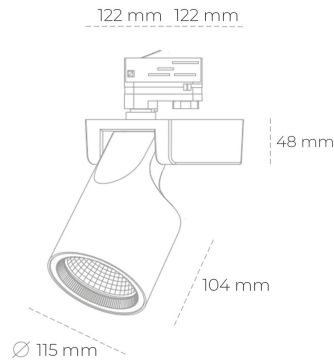

## SPOTLIGHT SNIPER F 827 31W 30° BLACK | ON/OFF

Article number: N013-K0002-RF827-H5-S30-ZA03\_800-S3-###

|                      |            |
|----------------------|------------|
| LED                  | COB        |
| Light colour         | 2700 [K]   |
| CRI                  | 80         |
| Led chip flux        | 4311 [lm]  |
| Luminous flux        | 3448 [lm]  |
| System power         | 31 [W]     |
| Luminaire Efficiency | 111 [lm/W] |
| Beam angle           | 30°        |
| Controller           | ON/OFF     |
| MacAdam              | 3 SDCM     |

### Spotlight LED

Track mounted LED spotlight. Aluminium housing. Ceiling base installation possible. Available in white, black and grey. Any RAL palette colour available on enquiry. Reflector beams available: 15°, 20°, 30°, 45° and 60°. Maximum power is 30W

### LUMINAIRE

|                                   |                  |
|-----------------------------------|------------------|
| Weight                            | 1,47 [kg]        |
| Protection rating IP , IK , class | IP 20, IK 3,     |
| Luminaire colour                  | BLACK            |
| Cover                             | Glass            |
| Operating voltage                 | 220-240V 50-60Hz |