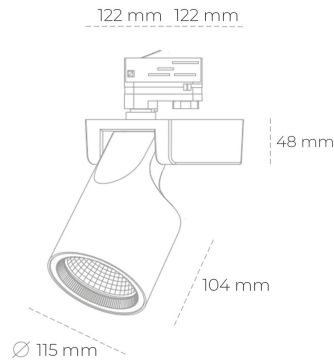

SPOTLIGHT SNIPER F 827 31W 20° BLACK | ON/OFF

Article number: N013-K0002-RF827-H5-S20-ZA03_800-S3-###

LED	COB
Light colour	2700 [K]
CRI	80
Led chip flux	4311 [lm]
Luminous flux	3448 [lm]
System power	31 [W]
Luminaire Efficiency	111 [lm/W]
Beam angle	20°
Controller	ON/OFF
MacAdam	3 SDCM

Spotlight LED

Track mounted LED spotlight. Aluminium housing. Ceiling base installation possible. Available in white, black and grey. Any RAL palette colour available on enquiry. Reflector beams available: 15°, 20°, 30°, 45° and 60°. Maximum power is 30W

LUMINAIRE

Weight	1,47 [kg]
Protection rating IP , IK , class	IP 20, IK 3,
Luminaire colour	BLACK
Cover	Glass
Operating voltage	220-240V 50-60Hz

Note: All data are typical values. Tolerance of measurements +/-10% System features may change with product improvements due to technical advances.