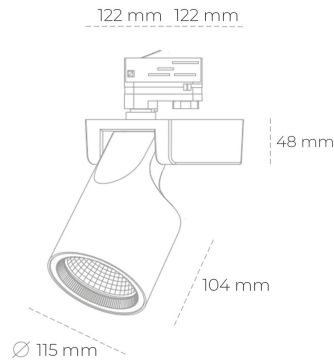

SPOTLIGHT SNIPER F 940 20W 60° BLACK PREMIUM WHITE ON/OFF

Article number: N013-K0002-PW940-HA-S60-ZA01_500-S3-###

LED	COB
Light colour	4000 [K] PREMIUM WHITE
CRI	90
Led chip flux	2663 [lm]
Luminous flux	2130 [lm]
System power	20 [W]
Luminaire Efficiency	107 [lm/W]
Beam angle	60°
Controller	ON/OFF
MacAdam	3 SDCM

Spotlight LED

Track mounted LED spotlight. Aluminium housing. Ceiling base installation possible. Available in white, black and grey. Any RAL palette colour available on enquiry. Reflector beams available: 15°, 20°, 30°, 45° and 60°. Maximum power is 30W

LUMINAIRE

Weight	1,47 [kg]
Protection rating IP , IK , class	IP 20, IK 3,
Luminaire colour	BLACK
Cover	Glass
Operating voltage	220-240V 50-60Hz

Note: All data are typical values. Tolerance of measurements +/-10% System features may change with product improvements due to technical advances.