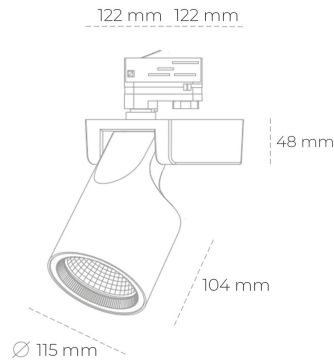

# SPOTLIGHT SNIPER F 940 27W 45° BLACK PREMIUM WHITE ON/OFF

Article number: N013-K0002-PW940-HA-S45-ZA02\_700-S3-###

LED	COB
Light colour	4000 [K] PREMIUM WHITE
CRI	90
Led chip flux	3634 [lm]
Luminous flux	2907 [lm]
System power	27 [W]
Luminaire Efficiency	108 [lm/W]
Beam angle	45°
Controller	ON/OFF
MacAdam	3 SDCM

### Spotlight LED

Track mounted LED spotlight. Aluminium housing. Ceiling base installation possible. Available in white, black and grey. Any RAL palette colour available on enquiry. Reflector beams available: 15°, 20°, 30°, 45° and 60°. Maximum power is 30W

### LUMINAIRE

Weight	1,47 [kg]
Protection rating IP , IK , class	IP 20, IK 3,
Luminaire colour	BLACK
Cover	Glass
Operating voltage	220-240V 50-60Hz

Note: All data are typical values. Tolerance of measurements +/-10% System features may change with product improvements due to technical advances.