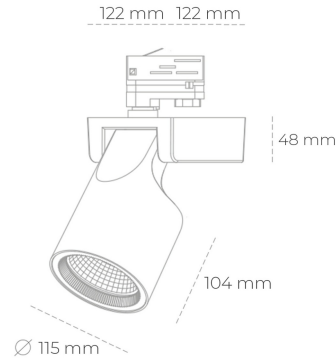

SPOTLIGHT SNIPER F 930 31W 45° BLACK PREMIUM COLOR ON/OFF

LED	COB
Light colour	3000 [K] PREMIUM COLOR
CRI	90
Led chip flux	3317 [lm]
Luminous flux	2653 [lm]
System power	31 [W]
Luminaire Efficiency	86 [lm/W]
Beam angle	45°
Controller	ON/OFF
MacAdam	3 SDCM

Spotlight LED

Track mounted LED spotlight. Aluminium housing. Ceiling base installation possible. Available in white, black and grey. Any RAL palette colour available on enquiry. Reflector beams available: 15°, 20°, 30°, 45° and 60°. Maximum power is 30W

LUMINAIRE

Weight	1,47 [kg]
Protection rating IP , IK , class	IP 20, IK 3,
Luminaire colour	BLACK
Cover	Glass
Operating voltage	220-240V 50-60Hz

Note: All data are typical values. Tolerance of measurements +/-10% System features may change with product improvements due to technical advances.

OPTIONS

RAL colours on inquiry, honeycomb louver on inquiry , Casambi on inquiry, DALI on inquiry, Phase-cut dimming on inquiry.

Generated: 26.06.2024

+48 32 388 80 00

www.cora.pl
cora@cora.pl

Street: Ignatza Hakuby 18
41-914 Bytom, Polska