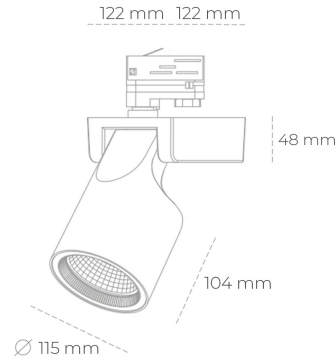

SPOTLIGHT SNIPER F 930 23W 45° BLACK PREMIUM COLOR ON/OFF

LED	COB
Light colour	3000 [K] PREMIUM COLOR
CRI	90
Led chip flux	2588 [lm]
Luminous flux	2070 [lm]
System power	23 [W]
Luminaire Efficiency	90 [lm/W]
Beam angle	45°
Controller	ON/OFF
MacAdam	3 SDCM

Spotlight LED

Track mounted LED spotlight. Aluminium housing. Ceiling base installation possible. Available in white, black and grey. Any RAL palette colour available on enquiry. Reflector beams available: 15°, 20°, 30°, 45° and 60°. Maximum power is 30W

LUMINAIRE

Weight	1,47 [kg]
Protection rating IP , IK , class	IP 20, IK 3,
Luminaire colour	BLACK
Cover	Glass
Operating voltage	220-240V 50-60Hz

Note: All data are typical values. Tolerance of measurements +/-10% System features may change with product improvements due to technical advances.

OPTIONS

RAL colours on inquiry, honeycomb louver on inquiry , Casambi on inquiry, DALI on inquiry, Phase-cut dimming on inquiry.

Generated: 26.06.2024

+48 32 388 80 00

www.cora.pl
cora@cora.pl

Street: Ignatza Hakuby 18
41-914 Bytom, Polska