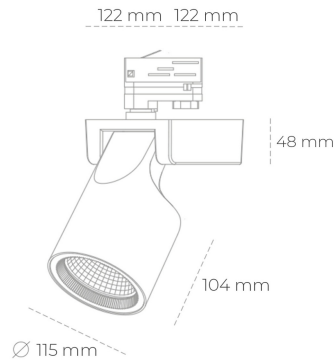

## SPOTLIGHT SNIPER F 930 25W 30° BLACK PREMIUM COLOR ON/OFF

Article number: N013-K0002-PC930-HA-S30-ZA02\_650-S3-###

LED	COB
Light colour	3000 [K] PREMIUM COLOR
CRI	90
Led chip flux	2776 [lm]
Luminous flux	2220 [lm]
System power	25 [W]
Luminaire Efficiency	89 [lm/W]
Beam angle	30°
Controller	ON/OFF
MacAdam	3 SDCM

### Spotlight LED

Track mounted LED spotlight. Aluminium housing. Ceiling base installation possible. Available in white, black and grey. Any RAL palette colour available on enquiry. Reflector beams available: 15°, 20°, 30°, 45° and 60°. Maximum power is 30W

### LUMINAIRE

Weight	1,47 [kg]
Protection rating IP , IK , class	IP 20, IK 3,
Luminaire colour	BLACK
Cover	Glass
Operating voltage	220-240V 50-60Hz

Note: All data are typical values. Tolerance of measurements +/-10% System features may change with product improvements due to technical advances.