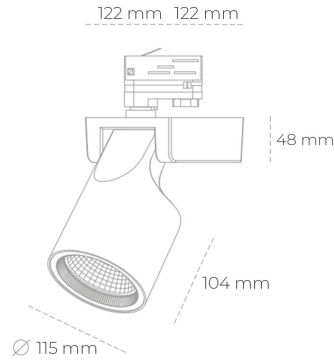

SPOTLIGHT SNIPER F 930 31W 15° BLACK PREMIUM COLOR ON/OFF

LED	COB
Light colour	3000 [K] PREMIUM COLOR
CRI	90
Led chip flux	3317 [lm]
Luminous flux	2653 [lm]
System power	31 [W]
Luminaire Efficiency	86 [lm/W]
Beam angle	15°
Controller	ON/OFF
MacAdam	3 SDCM

Spotlight LED

Track mounted LED spotlight. Aluminium housing. Ceiling base installation possible. Available in white, black and grey. Any RAL palette colour available on enquiry. Reflector beams available: 15°, 20°, 30°, 45° and 60°. Maximum power is 30W

LUMINAIRE

Weight	1,47 [kg]
Protection rating IP , IK , class	IP 20, IK 3,
Luminaire colour	BLACK
Cover	Glass
Operating voltage	220-240V 50-60Hz

Note: All data are typical values. Tolerance of measurements +/-10% System features may change with product improvements due to technical advances.

OPTIONS

RAL colours on inquiry, honeycomb louver on inquiry , Casambi on inquiry, DALI on inquiry, Phase-cut dimming on inquiry.

Generated: 28.06.2024

+48 32 388 80 00

www.cora.pl
cora@cora.pl

Street: Ignatza Hakuby 18
41-914 Bytom, Polska