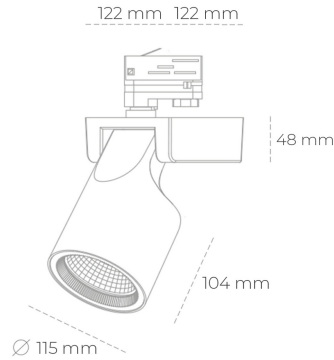

SPOTLIGHT SNIPER F 930 27W 15° BLACK PREMIUM COLOR ON/OFF

LED	COB
Light colour	3000 [K] PREMIUM COLOR
CRI	90
Led chip flux	2960 [lm]
Luminous flux	2368 [lm]
System power	27 [W]
Luminaire Efficiency	88 [lm/W]
Beam angle	15°
Controller	ON/OFF
MacAdam	3 SDCM

Spotlight LED

Track mounted LED spotlight. Aluminium housing. Ceiling base installation possible. Available in white, black and grey. Any RAL palette colour available on enquiry. Reflector beams available: 15°, 20°, 30°, 45° and 60°. Maximum power is 30W

LUMINAIRE

Weight	1,47 [kg]
Protection rating IP , IK , class	IP 20, IK 3,
Luminaire colour	BLACK
Cover	Glass
Operating voltage	220-240V 50-60Hz

Note: All data are typical values. Tolerance of measurements +/-10% System features may change with product improvements due to technical advances.

OPTIONS

RAL colours on inquiry, honeycomb louver on inquiry , Casambi on inquiry, DALI on inquiry, Phase-cut dimming on inquiry.

Generated: 28.06.2024

+48 32 388 80 00

www.cora.pl
cora@cora.pl

Street: Ignatza Hakuby 18
41-914 Bytom, Polska