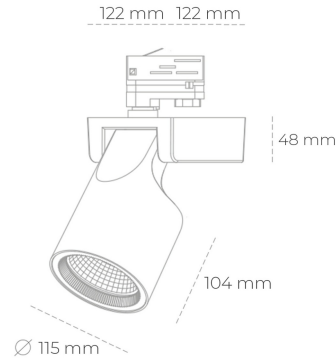

SPOTLIGHT SNIPER F 930 31W 45° BLACK CRI97 ON/OFF

LED	COB
Light colour	3000 [K] CRI97
CRI	90
Led chip flux	3368 [lm]
Luminous flux	2694 [lm]
System power	31 [W]
Luminaire Efficiency	87 [lm/W]
Beam angle	45°
Controller	ON/OFF
MacAdam	3 SDCM

Spotlight LED

Track mounted LED spotlight. Aluminium housing. Ceiling base installation possible. Available in white, black and grey. Any RAL palette colour available on enquiry. Reflector beams available: 15°, 20°, 30°, 45° and 60°. Maximum power is 30W

LUMINAIRE

Weight	1,47 [kg]
Protection rating IP , IK , class	IP 20, IK 3,
Luminaire colour	BLACK
Cover	Glass
Operating voltage	220-240V 50-60Hz

Note: All data are typical values. Tolerance of measurements +/-10% System features may change with product improvements due to technical advances.

OPTIONS

RAL colours on inquiry, honeycomb louver on inquiry , Casambi on inquiry, DALI on inquiry, Phase-cut dimming on inquiry.

Generated: 28.06.2024

+48 32 388 80 00

www.cora.pl
cora@cora.pl

Street: Ignatza Hakuby 18
41-914 Bytom, Polska