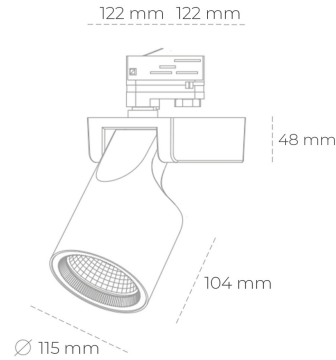

SPOTLIGHT SNIPER F 930 27W 45° BLACK CRI97 ON/OFF

LED	COB
Light colour	3000 [K] CRI97
CRI	90
Led chip flux	2990 [lm]
Luminous flux	2392 [lm]
System power	27 [W]
Luminaire Efficiency	89 [lm/W]
Beam angle	45°
Controller	ON/OFF
MacAdam	3 SDCM

Spotlight LED

Track mounted LED spotlight. Aluminium housing. Ceiling base installation possible. Available in white, black and grey. Any RAL palette colour available on enquiry. Reflector beams available: 15°, 20°, 30°, 45° and 60°. Maximum power is 30W

LUMINAIRE

Weight	1,47 [kg]
Protection rating IP , IK , class	IP 20, IK 3,
Luminaire colour	BLACK
Cover	Glass
Operating voltage	220-240V 50-60Hz

Note: All data are typical values. Tolerance of measurements +/-10% System features may change with product improvements due to technical advances.

OPTIONS

RAL colours on inquiry, honeycomb louver on inquiry , Casambi on inquiry, DALI on inquiry, Phase-cut dimming on inquiry.

Generated: 28.06.2024

+48 32 388 80 00

www.cora.pl
cora@cora.pl

Street: Ignatza Hakuby 18
41-914 Bytom, Polska