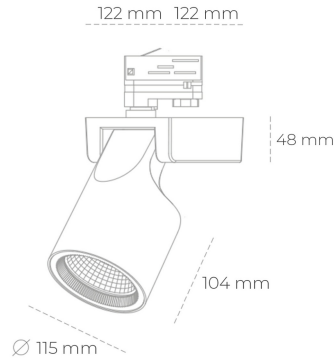

SPOTLIGHT SNIPER F 930 25W 45° BLACK CRI97 ON/OFF

LED	COB
Light colour	3000 [K] CRI97
CRI	90
Led chip flux	2797 [lm]
Luminous flux	2237 [lm]
System power	25 [W]
Luminaire Efficiency	89 [lm/W]
Beam angle	45°
Controller	ON/OFF
MacAdam	3 SDCM

Spotlight LED

Track mounted LED spotlight. Aluminium housing. Ceiling base installation possible. Available in white, black and grey. Any RAL palette colour available on enquiry. Reflector beams available: 15°, 20°, 30°, 45° and 60°. Maximum power is 30W

LUMINAIRE

Weight	1,47 [kg]
Protection rating IP , IK , class	IP 20, IK 3,
Luminaire colour	BLACK
Cover	Glass
Operating voltage	220-240V 50-60Hz

Note: All data are typical values. Tolerance of measurements +/-10% System features may change with product improvements due to technical advances.

OPTIONS

RAL colours on inquiry, honeycomb louver on inquiry , Casambi on inquiry, DALI on inquiry, Phase-cut dimming on inquiry.

Generated: 28.06.2024

+48 32 388 80 00

www.cora.pl
cora@cora.pl

Street: Ignatza Hakuby 18
41-914 Bytom, Polska