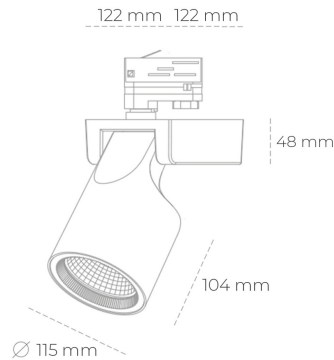

SPOTLIGHT SNIPER F 935 11W 20° BLACK PREMIUM WHITE ON/OFF

Article number: N013-K0002-HE935-HA-S20-ZA01_250-S3-###

LED	COB
Light colour	3500 [K] PREMIUM WHITE
CRI	90
Led chip flux	1545 [lm]
Luminous flux	1236 [lm]
System power	11 [W]
Luminaire Efficiency	112 [lm/W]
Beam angle	20°
Controller	ON/OFF
MacAdam	3 SDCM

Spotlight LED

Track mounted LED spotlight. Aluminium housing. Ceiling base installation possible. Available in white, black and grey. Any RAL palette colour available on enquiry. Reflector beams available: 15°, 20°, 30°, 45° and 60°. Maximum power is 30W

LUMINAIRE

Weight	1,47 [kg]
Protection rating IP , IK , class	IP 20, IK 3,
Luminaire colour	BLACK
Cover	Glass
Operating voltage	220-240V 50-60Hz

Note: All data are typical values. Tolerance of measurements +/-10% System features may change with product improvements due to technical advances.