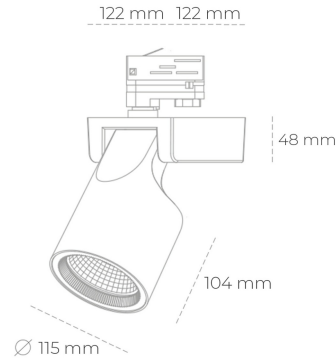

SPOTLIGHT SNIPER F 957 31W 45° BLACK SPECIAL ON/OFF

LED	COB
Light colour	5700 [K] SPECIAL
CRI	90
Led chip flux	3934 [lm]
Luminous flux	3147 [lm]
System power	31 [W]
Luminaire Efficiency	102 [lm/W]
Beam angle	45°
Controller	ON/OFF
MacAdam	3 SDCM

Spotlight LED

Track mounted LED spotlight. Aluminium housing. Ceiling base installation possible. Available in white, black and grey. Any RAL palette colour available on enquiry. Reflector beams available: 15°, 20°, 30°, 45° and 60°. Maximum power is 30W

LUMINAIRE

Weight	1,47 [kg]
Protection rating IP , IK , class	IP 20, IK 3,
Luminaire colour	BLACK
Cover	Glass
Operating voltage	220-240V 50-60Hz

Note: All data are typical values. Tolerance of measurements +/-10% System features may change with product improvements due to technical advances.

OPTIONS

RAL colours on inquiry, honeycomb louver on inquiry , Casambi on inquiry, DALI on inquiry, Phase-cut dimming on inquiry.

Generated: 26.06.2024

+48 32 388 80 00

www.cora.pl
cora@cora.pl

Street: Ignatza Hakuby 18
41-914 Bytom, Polska