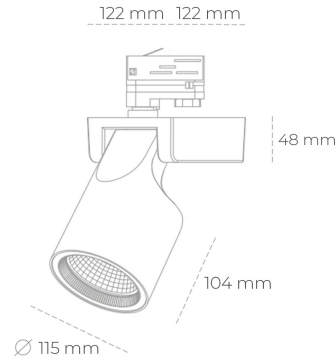

SPOTLIGHT SNIPER F 957 27W 30° BLACK SPECIAL ON/OFF

LED	COB
Light colour	5700 [K] SPECIAL
CRI	90
Led chip flux	3484 [lm]
Luminous flux	2787 [lm]
System power	27 [W]
Luminaire Efficiency	103 [lm/W]
Beam angle	30°
Controller	ON/OFF
MacAdam	3 SDCM

Spotlight LED

Track mounted LED spotlight. Aluminium housing. Ceiling base installation possible. Available in white, black and grey. Any RAL palette colour available on enquiry. Reflector beams available: 15°, 20°, 30°, 45° and 60°. Maximum power is 30W

LUMINAIRE

Weight	1,47 [kg]
Protection rating IP , IK , class	IP 20, IK 3,
Luminaire colour	BLACK
Cover	Glass
Operating voltage	220-240V 50-60Hz

Note: All data are typical values. Tolerance of measurements +/-10% System features may change with product improvements due to technical advances.

OPTIONS

RAL colours on inquiry, honeycomb louver on inquiry , Casambi on inquiry, DALI on inquiry, Phase-cut dimming on inquiry.

Generated: 28.06.2024

+48 32 388 80 00

www.cora.pl
cora@cora.pl

Street: Ignatza Hakuby 18
41-914 Bytom, Polska