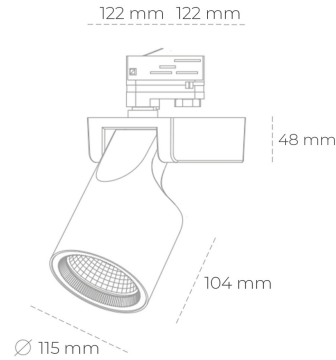

SPOTLIGHT SNIPER F 957 31W 20° BLACK SPECIAL ON/OFF

LED	COB
Light colour	5700 [K] SPECIAL
CRI	90
Led chip flux	3934 [lm]
Luminous flux	3147 [lm]
System power	31 [W]
Luminaire Efficiency	102 [lm/W]
Beam angle	20°
Controller	ON/OFF
MacAdam	3 SDCM

Spotlight LED

Track mounted LED spotlight. Aluminium housing. Ceiling base installation possible. Available in white, black and grey. Any RAL palette colour available on enquiry. Reflector beams available: 15°, 20°, 30°, 45° and 60°. Maximum power is 30W

LUMINAIRE

Weight	1,47 [kg]
Protection rating IP , IK , class	IP 20, IK 3,
Luminaire colour	BLACK
Cover	Glass
Operating voltage	220-240V 50-60Hz

Note: All data are typical values. Tolerance of measurements +/-10% System features may change with product improvements due to technical advances.

OPTIONS

RAL colours on inquiry, honeycomb louver on inquiry , Casambi on inquiry, DALI on inquiry, Phase-cut dimming on inquiry.

Generated: 26.06.2024

+48 32 388 80 00

www.cora.pl
cora@cora.pl

Street: Ignatza Hakuby 18
41-914 Bytom, Polska